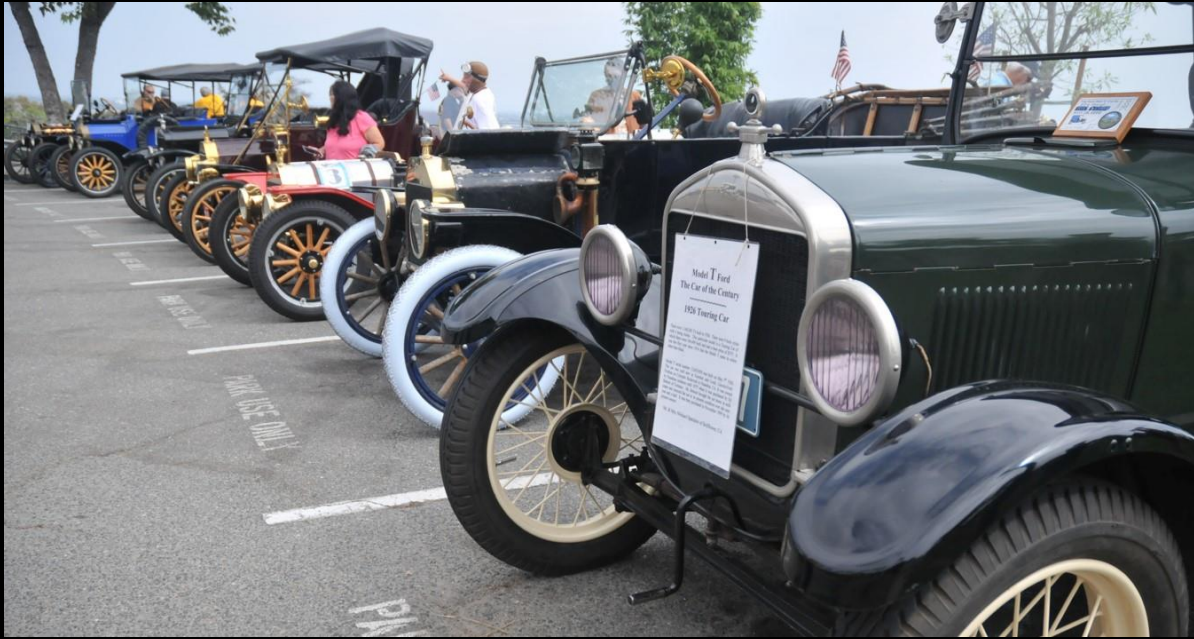

Long Beach Model T Club Hill Climb

CITY OF SIGNAL HILL, CALIFORNIA

SEPTEMBER, 2024

Sid
Cl
Duc
Spec
Even

SIGNAL HILL

2024 Hill Climb Participants

<u>Vehicle #</u>	<u>Driver Name</u>	<u>Vehicle Information</u>
	Mike Spaziano	1926 Touring
	Charles Plessner	1913 Touring
	Chris Craig	1914 Speedster
	Gene Carrothers	1912 Torpedo Roadster
	Tim O'Gorman	1922 Touring
	Jason Anderson	1921 Depot Hack
	Glenn French	1915 Touring
	Lana Stephens	1916 Touring
	John Von Karvaly	1920 Touring
	Ed Archer	1915 Speedster

Long Beach Model T Club Hill Climb